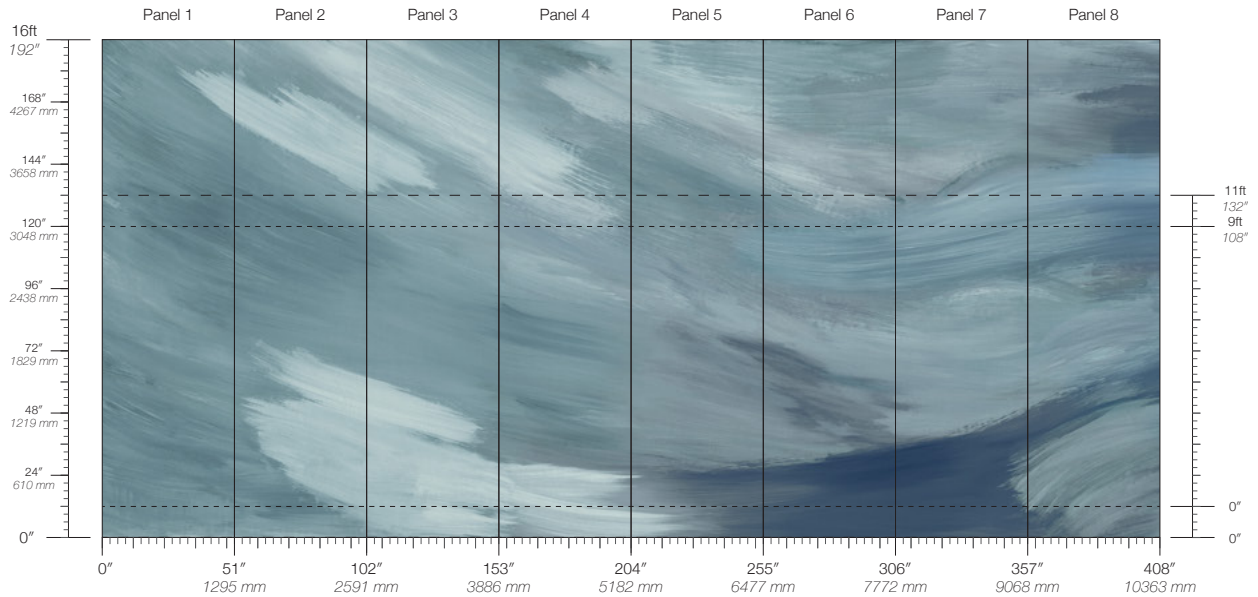

Luminous Brilliant

Suitable for residential and commercial projects

COLOR

Brilliant

ITEM

8643

CONTENT

Type II PVC-Free

PANEL WIDTH

51" / 1295 mm trimmed

PANEL HEIGHT

108" / 2743 mm base
132" / 3353 mm standard
192" / 4877 mm extended

REPEAT

Non-repeating

STOCK

Made to order

LEAD TIME

4 weeks to print

MINIMUM

1 panel

PRICE

Available upon request

ORIGIN

USA

DETAILS

Custom options available

MAINTENANCE

Water-based cleanser

ENVIRONMENTAL

HPD Available
Declare Label
Red List Free
Low VOC
Contributes to LEED v4
Post-Consumer Recycled Content

SPECS

Olefin Composite Face
Polyester/Cotton Woven Backing
13.33 oz/yd²
452 g/m²
Stippled Surface Texture

TESTING

ASTM E84 Adhered Class A
CAN/ULC-S102
EN 15102 Class B, s1 d0
CDPH CA Section 01350

DISCLAIMER

Refer to our website to see the full mural artwork. Reference the physical sample for color and texture. Panel maps represent mural artwork only.